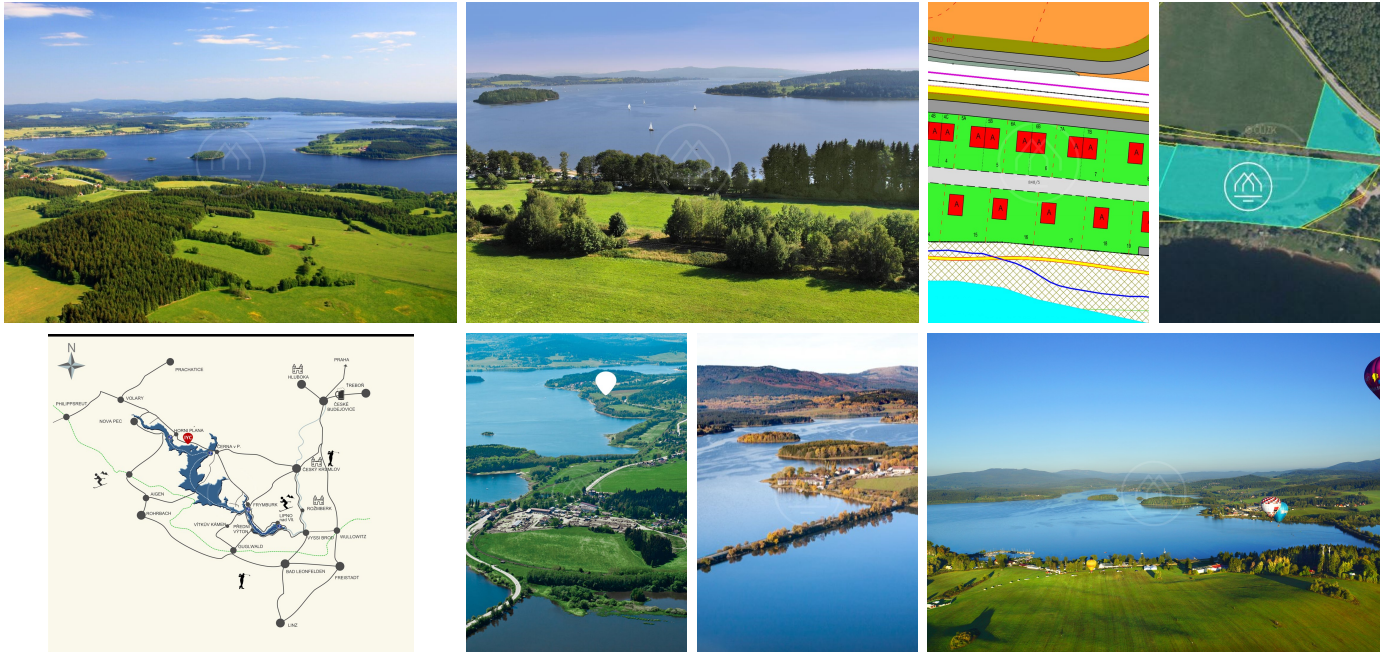

# Building plots 1000m2 directly at the lake Lipno for sale

**Horní Planá**  
Location

**on request**  
Cena

## Description

We offer building plots for sale with extraordinary view at Lipno in Karlovy Dvory - Horní Planá location. This is a unique opportunity to buy 350-1000m2 of building land directly on the bank of Lipno. According to zoning plan, the areas are categorized as Mixed residential recreational - recreation and housing in a high quality environment, especially for buildings for housing, accommodation and recreation.

For these areas, the maximum buildability is 35%, maximum 2 floors + roof with the possibility of using the attic.

Beautiful building land in the first line directly from the developer, who has 20 years of experience in permitting processes and construction around the Lipno reservoir. Your ideas about living and recreation at the largest water surface in the Czech Republic can become a reality here. Building land on the bank of Lipno with an area of 1000 square meters are rare goods, so this is the last chance to buy land in this exclusive location with direct access to water and a unique view. The project is considering building a marina and a public beach. It is now possible to book a mooring place for your boat. Other possible services for our clients are legal